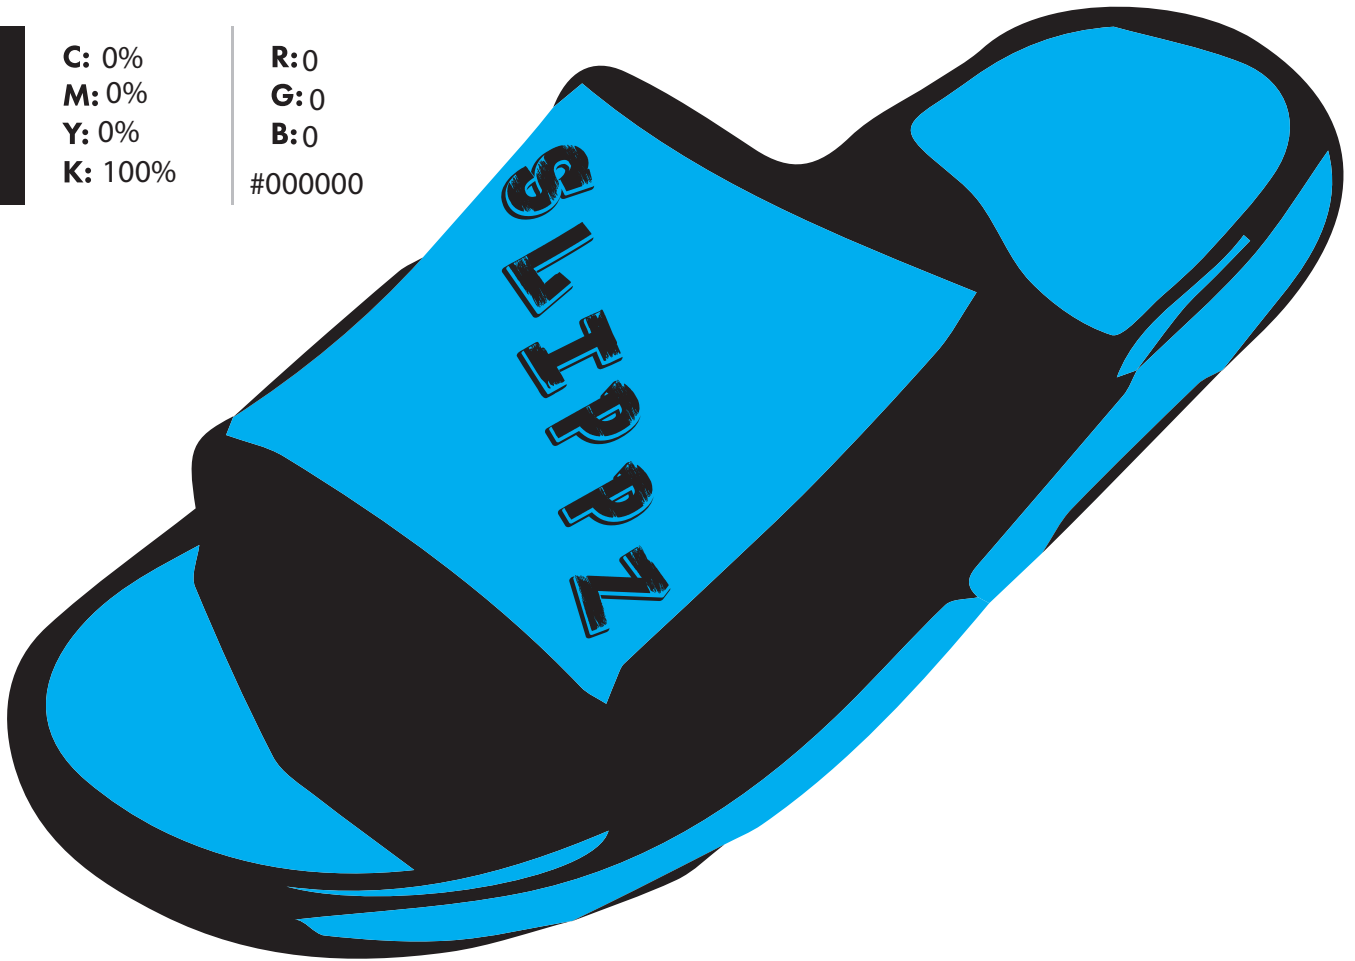

SLIPPZ LOGO

PRIMARY COLORS

C: 100%
M: 0%
Y: 0%
K: 0%

R: 0
G: 174
B: 239
#00aeef

C: 0%
M: 0%
Y: 0%
K: 100%

R: 0
G: 0
B: 0
#000000

FONT STYLES

SHOES CENTER

**ABCDEFGHIJKLMN OPQRSTU
VWXYZ 0123456789**

Times New Roman used for numbers
0123456789

Font Arsenica Trial
AaBbCcDdEeFfH-
hIiJjKkLlMmNnOoP-
pQqRrSsTtUuVvW-
wXxYyZz